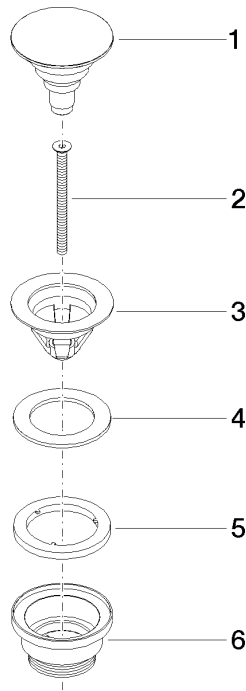

Basin Waste with push fastening 1 1/4" - Brushed Light Gold

IMO

10 125 970

Fits: IMO, LULU, MADISON, MEM, TARA,
CL.1, LISSÉ, VAIA, META, CYO

	Brushed Light Gold	10 125 970-27
	Chrome	10 125 970-00
	Brushed Platinum	10 125 970-06
	Platinum	10 125 970-08
	Durabress (23kt Gold)	10 125 970-09
	Dark Chrome	10 125 970-19
	Light Gold	10 125 970-26
	Brushed Durabress (23kt Gold)	10 125 970-28
	Matte Black	10 125 970-33
	Platinum / Brushed Platinum	10 125 970-36
	Durabress / Brushed Durabress (23kt Gold)	10 125 970-38
	Brushed Bronze	10 125 970-42
	Brushed Champagne (22kt Gold)	10 125 970-46
	Champagne (22kt Gold)	10 125 970-47
	Brushed Chrome	10 125 970-93
	Brushed Dark Platinum	10 125 970-99

Basin Waste with push fastening 1 1/4" - Brushed Light Gold

IMO

10 125 970

Only suitable for basins with an overflow.

10 125 970

mm [inches]

10 125 970

Parts for other finishes can be found here: [Chrome](#)

Spare parts list

No.	Item Number	Name	Quantity used	Delivery time
1	04 31 20 096 00-27	plug	1	-
Spare part can no longer be ordered, please order the replacement item				
2	09 30 30 179 90	screw	1	2
3	09 11 01 038-27	cup	1	60
4	09 14 05 061 90	seal	1	2
5	09 14 03 153 90	seal	1	2
6	09 11 10 156-27	connection	1	60