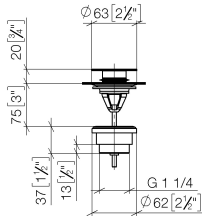

Basin Waste with push fastening 1 1/4" - Brushed Light Gold

IMO

10 125 970

Fits: IMO, LULU, MADISON, MEM, TARA,
CL.1, LISSÉ, VAIA, META, CYO

	Brushed Light Gold	10 125 970-27
	Chrome	10 125 970-00
	Brushed Platinum	10 125 970-06
	Platinum	10 125 970-08
	Durabress (23kt Gold)	10 125 970-09
	Dark Chrome	10 125 970-19
	Light Gold	10 125 970-26
	Brushed Durabress (23kt Gold)	10 125 970-28
	Matte Black	10 125 970-33
	Platinum / Brushed Platinum	10 125 970-36
	Durabress / Brushed Durabress (23kt Gold)	10 125 970-38
	Brushed Bronze	10 125 970-42
	Brushed Champagne (22kt Gold)	10 125 970-46
	Champagne (22kt Gold)	10 125 970-47
	Brushed Chrome	10 125 970-93
	Brushed Dark Platinum	10 125 970-99

Basin Waste with push fastening 1 1/4" - Brushed Light Gold

IMO

10 125 970

Only suitable for basins with an overflow.

10 125 970

mm [inches]

10 125 970

Parts for other finishes can be found here: [Chrome](#)

Spare parts list

No.	Item Number	Name	Quantity used	Delivery time
1	04 31 20 096 00-27	plug	1	-
Spare part can no longer be ordered, please order the replacement item				
2	09 30 30 179 90	screw	1	2
3	09 11 01 038-27	cup	1	60
4	09 14 05 061 90	seal	1	2
5	09 14 03 153 90	seal	1	2
6	09 11 10 156-27	connection	1	60